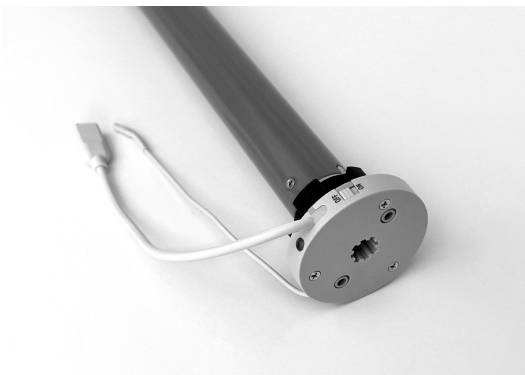

Options TM-RB25-1.1/30: micro-USB extension
TM-RB25-C-1.1/30: USB-C extension

Use with Blue Link
Drive and crown:
DC38: 38mm tube
DC40: 40mm tube

25mm RF battery tubular motor

Description 25mm RF battery tubular motor
12.6V built-in rechargeable battery, 3000mAh
5V/1A USB-C charger, 2W/15V solar panel
Blue Link port
2Nm, 22-26rpm
DC-38 included

Options TM-RB25-C-2/22-26

Use with Blue Link
Drive and crown:
DC38: 38mm tube
DC40: 40mm tube

25mm RF and Bluetooth battery tubular motor

Description 25mm Bluetooth and RF battery tubular motor
8.4V built-in rechargeable battery, 2200mAh and 2600mAh options
5V/1A USB-C charger, 2W/15V solar panel
1.1Nm, 30rpm. DC-38 included