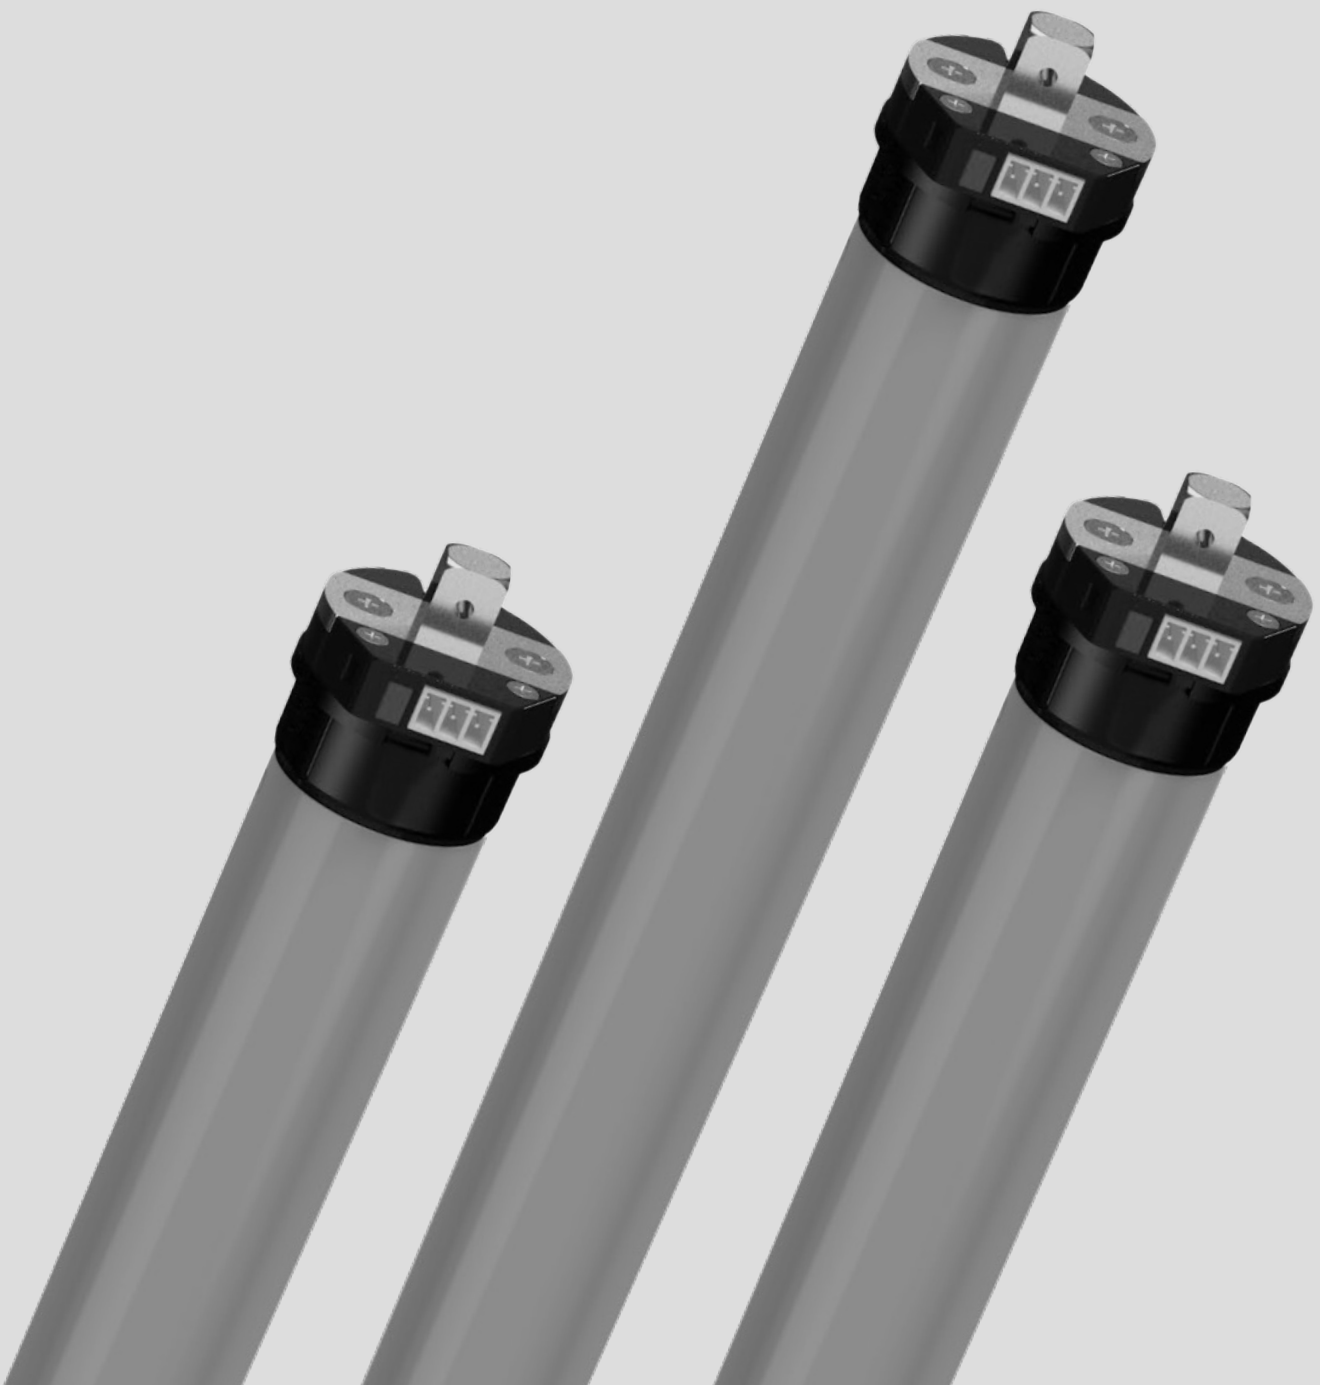

NEO SMART BLINDS
PRODUCT LIST
2025

CONTENTS

<i>Tubular Motors</i>	
25 series	3
35 series	7
45 series	7
<i>Curtain Motors</i>	8
<i>Venetian Motors</i>	9
<i>Accessories</i>	
Wands	6
Power Supplies	10
Solar Panel	11
Drive, Crowns and End Plugs	12
Brackets	12
Smart Controller	14
Blue Link	14
Remote Controls	15

BATTERY TUBULAR MOTORS

25 series

25mm RF battery tubular motor

Description 25mm RF battery tubular motor
8.4V built-in rechargeable battery, 2200mAh and 2600mAh options
5V/1A charger, 2W/15V solar panel
Blue Link port
1.1Nm, 30rpm. DC-38 included

Options TM-RB25-1.1/30: micro-USB extension
TM-RB25-C-1.1/30: USB-C extension

Use with Blue Link
Drive and crown:
DC38: 38mm tube
DC40: 40mm tube

25mm RF battery tubular motor

Description 25mm RF battery tubular motor
12.6V built-in rechargeable battery, 3000mAh
5V/1A USB-C charger, 2W/15V solar panel
Blue Link port
2Nm, 22-26rpm
DC-38 included

Options TM-RB25-C-2/22-26

Use with Blue Link
Drive and crown:
DC38: 38mm tube
DC40: 40mm tube

25mm RF and Bluetooth battery tubular motor

Description 25mm Bluetooth and RF battery tubular motor
8.4V built-in rechargeable battery, 2200mAh and 2600mAh options
5V/1A USB-C charger, 2W/15V solar panel
1.1Nm, 30rpm. DC-38 included