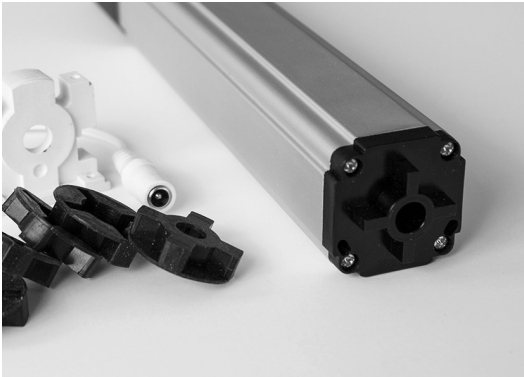

40mm RF double-shaft venetian motor

Description 40mm RF double-shaft venetian motor
24V DC 1.0A
24 V DC 1.5A AC/DC Adapter
Blue Link port
2Nm, 28rpm

Options VM-RT40-2/28

Use with Blue Link