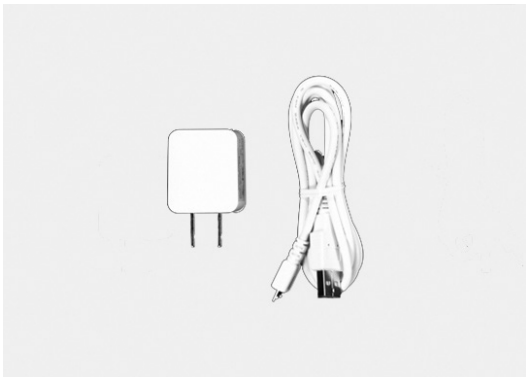

POWER SUPPLIES

5V with 1, 3 or 5m cables

USB charger with micro-USB cable

Description 5V/1.2A USB charger
micro-USB to USB cable (charging only)

Options USB-W-1: white
USB-W-3: white
USB-B-5: black

Use with Smart Controller C-R200 and C-BR300 with serial number starting with BR
All Neo battery tubular motors except models with a C or CN

USB charger with USB-C cable

Description 5V/1A USB charger
USB-C to USB cable (charging only)

Options USBC-W-1: white
USBC-W-3: white
USBC-B-5: black

Use with Smart Controller C-BR300 with serial number starting with SR
All Neo battery tubular motors models with a C or CN