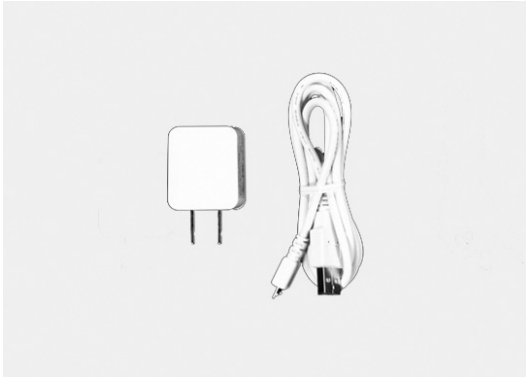

Use with Blue Link

40mm RF and Wi-Fi double-shaft venetian motor

Description 40mm Wi-Fi and RF double-shaft venetian motor
24V DC 1.0A
24 V DC 1.5A AC/DC Adapter
2Nm, 28rpm

Options VM-WRT40-2/28

Use with -

POWER SUPPLIES

5V with 1, 3 or 5m cables

USB charger with micro-USB cable

Description 5V/1.2A USB charger
micro-USB to USB cable (charging only)

Options USB-W-1: white
USB-W-3: white
USB-B-5: black

Use with Smart Controller C-R200 and C-BR300 with serial number starting with BR
All Neo battery tubular motors except models with a C or CN