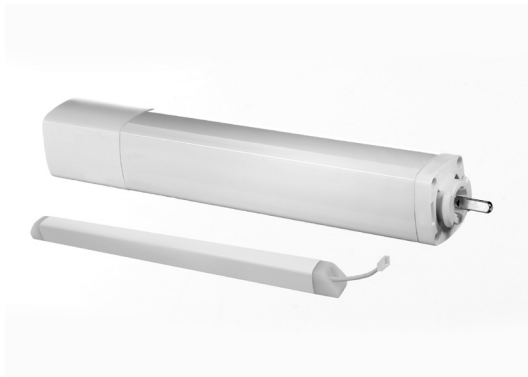

40mm RF and Bluetooth external battery curtain motor

Description 40mm Bluetooth and RF external battery curtain motor
12.6V external rechargeable battery
15.6V/1A AC/DC charger
2W/15V solar panel
0.8Nm, 100rpm (65 lbs capacity)

Options CM-BRE40-0.8/100

Use with MP drive unit