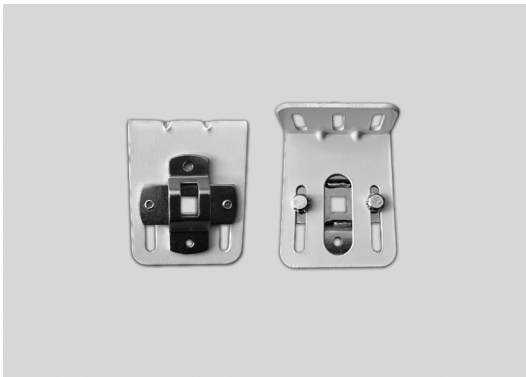

Bracket for 35mm 45mm tubular motors

Description Bracket for 35mm 45mm tubular motors

Options Bracket-circle

Use with All 35 and 45 mm tubular motors

Bracket for 35mm 45mm tubular motors

Description Bracket for 35mm 45mm tubular motors

Options Bracket-square

Use with All 35 and 45 mm tubular motors

BLUE LINK AND SMART CONTROLLER

Automation

Blue Link

Description Blue Link Bluetooth dongle
Add feedback capabilities and specific position control via Bluetooth when connected to a supported Neo Motor