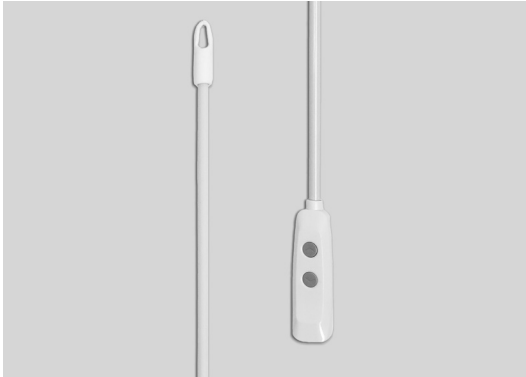

WANDS AND LONG HOOK

Micro-USB and USB-C

Micro-USB Wand with 21, 39 and 51 inches

Description Micro-USB wand with 21, 39 and 51 inches
Indoor use only

Options WAND-21: micro-USB, 21 inches (53 cm)
WAND-39: micro-USB, 39 inches (99 cm)
WAND-51: micro-USB, 51 inches (129.5 cm)

Use with TM-WB25-1.1/30