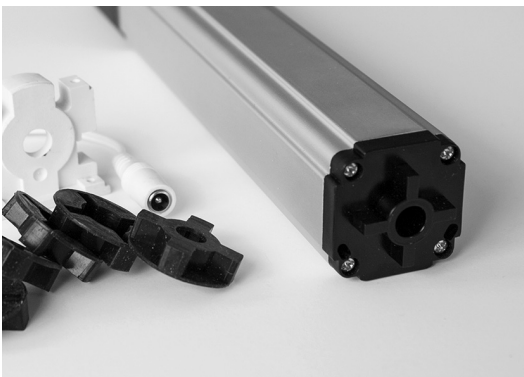

40mm RF and Wi-Fi double-shaft venetian motor

Description 40mm Wi-Fi and RF double-shaft venetian motor
24V DC 1.0A
24 V DC 1.5A AC/DC Adapter
2Nm, 28rpm

Options VM-WRT40-2/28

Use with -