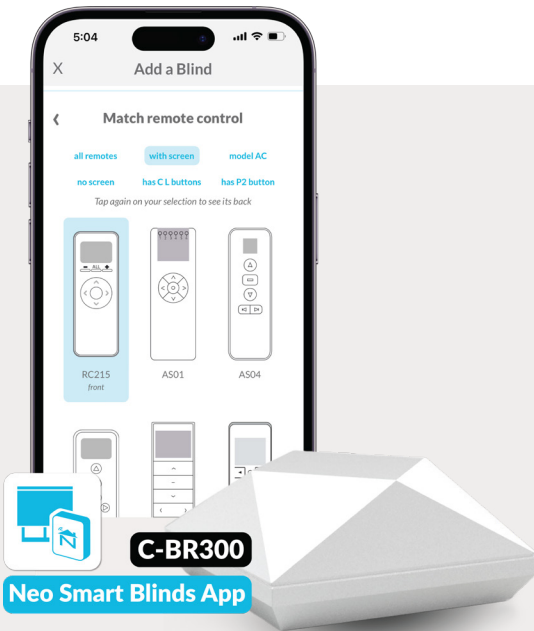

SMART CONTROLLER

Elevate your blinds to their full potential

For more details,
visit our website at
neosmartblinds.com/materials

The leading multi-protocol RF hub for motorized window coverings, tailored for manufacturers and installers