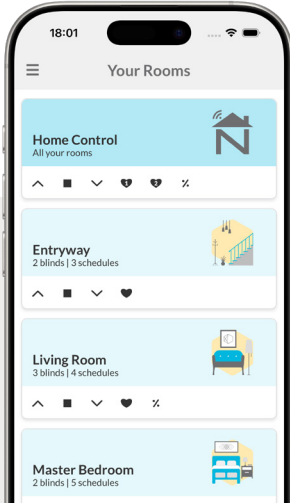

Neo Smart Blinds app

The app is available on Google Play and on the App Store. To control your blinds via a computer, visit the page app.neosmartblinds.com using a Google Chrome browser.

System requirements

- 2.4GHz Wi-Fi (802.11b/g/n), not 5GHz
- WPA-PSK or WPA2-PSK Wi-Fi security
- Strong Wi-Fi signal at the Smart Controller's location
- Android 9.0+ or iOS 13+ device

Need help?
Reach out to our technical support via phone or email for assistance.

Group or individual blind control. Group schedules based on paired blind features.