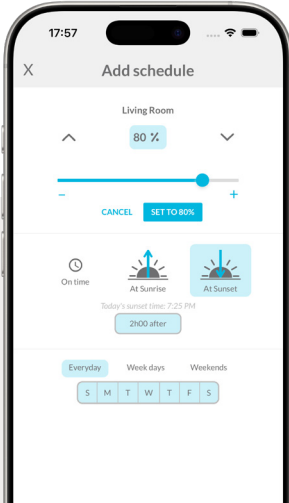

Neo Smart Blinds app

The app is available on Google Play and on the App Store. To control your blinds via a computer, visit the page app.neosmartblinds.com using a Google Chrome browser.

System requirements

- 2.4GHz Wi-Fi (802.11b/g/n), not 5GHz
- WPA-PSK or WPA2-PSK Wi-Fi security
- Strong Wi-Fi signal at the Smart Controller's location
- Android 9.0+ or iOS 13+ device

Need help?
Reach out to our technical support via phone or email for assistance.

Group or individual blind control. Group schedules based on paired blind features.